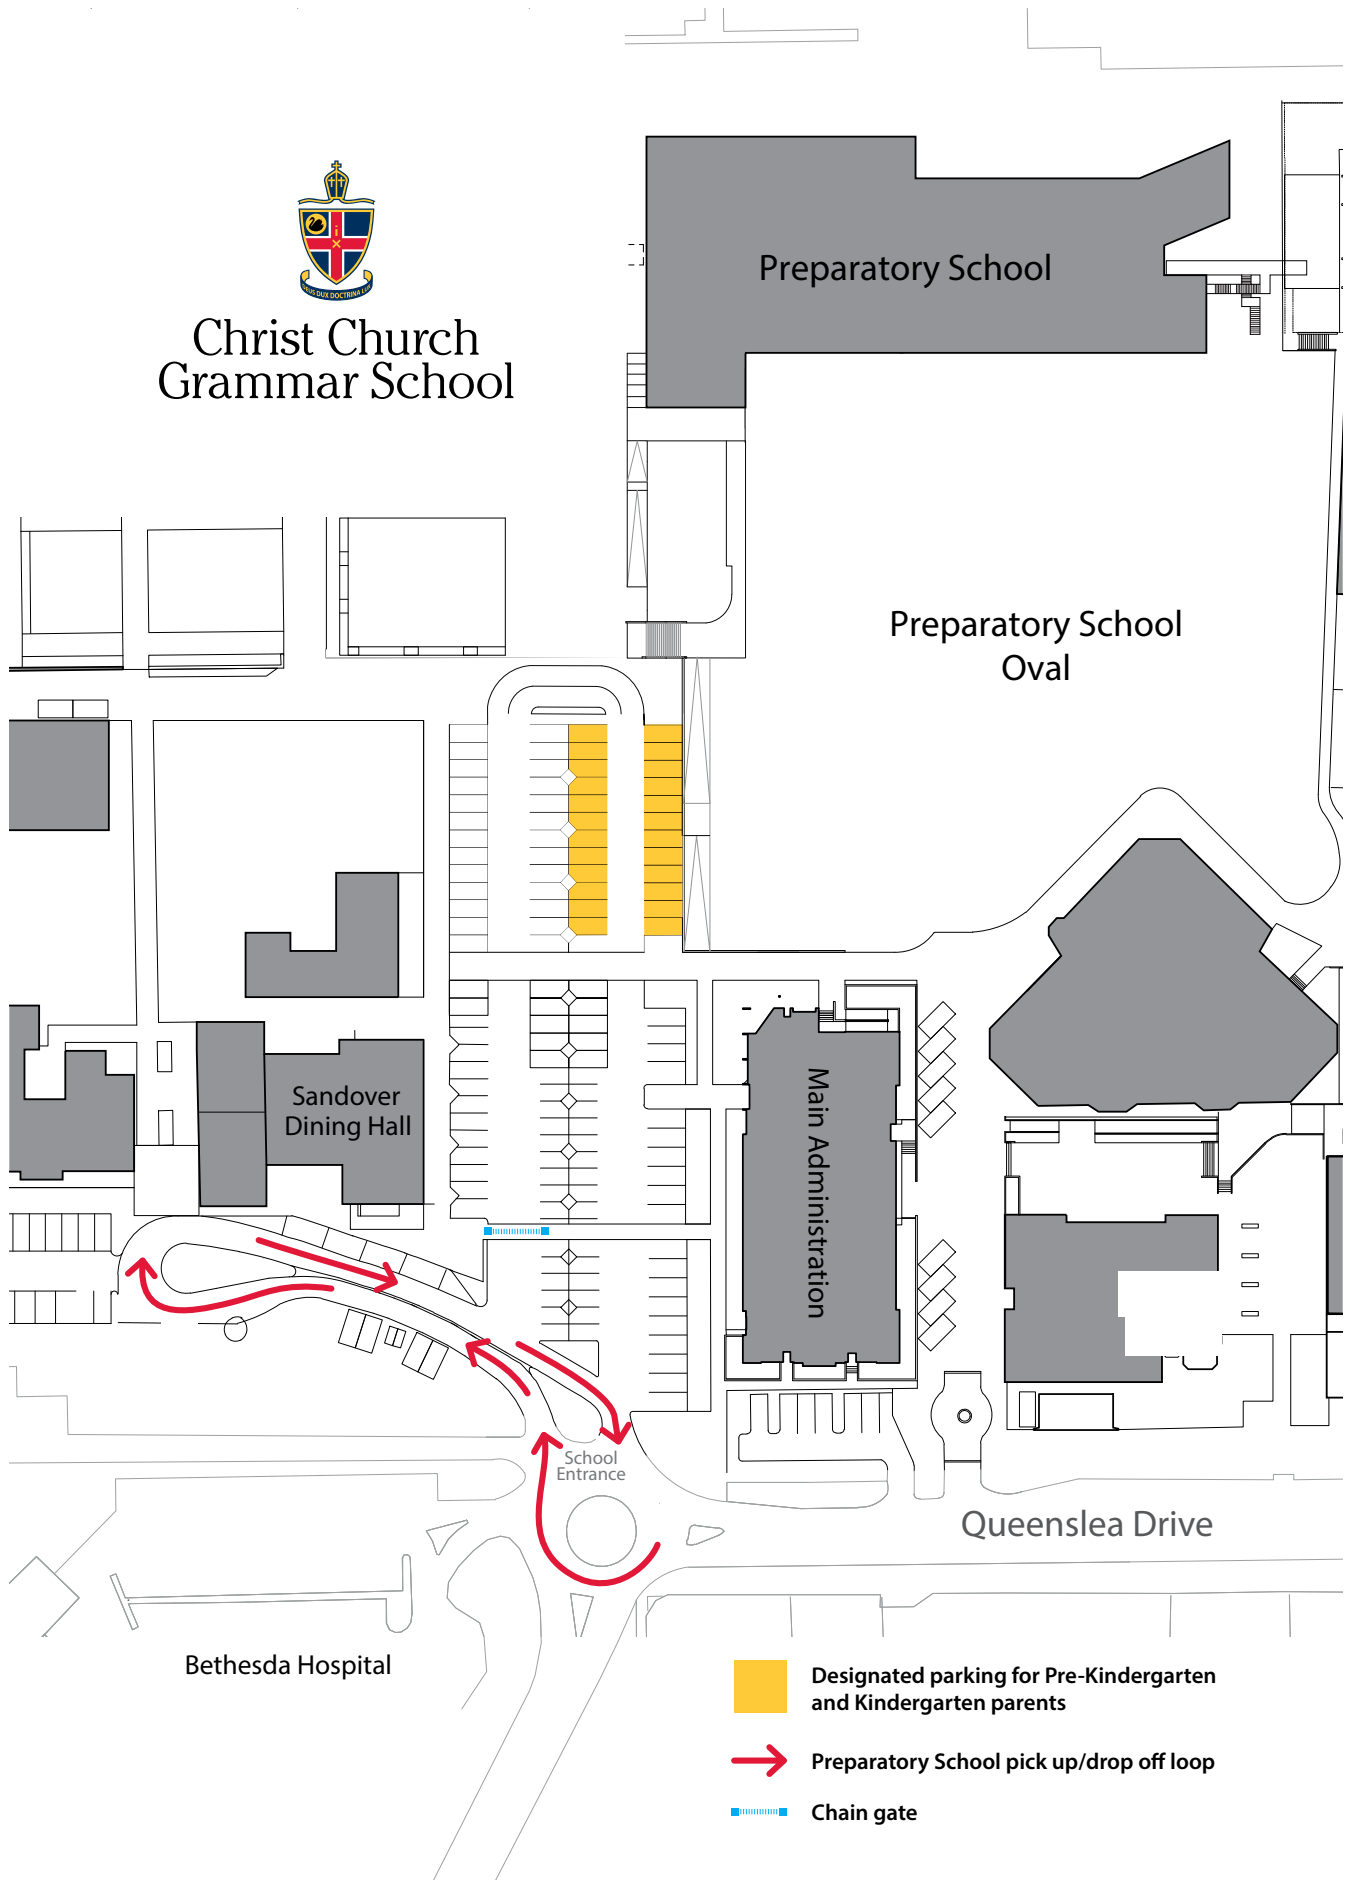

Christ Church Grammar School

-  Designated parking for Pre-Kindergarten and Kindergarten parents
-  Preparatory School pick up/drop off loop
-  Chain gate