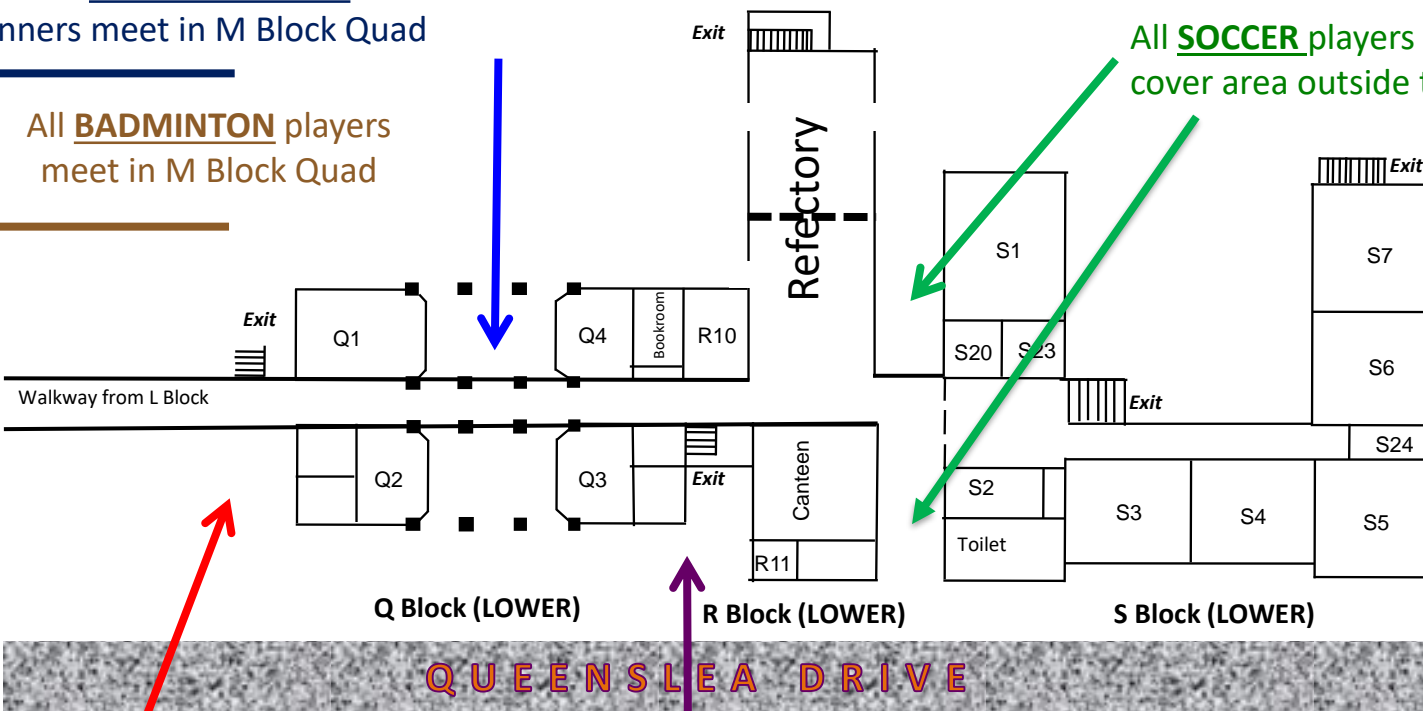

WINTER SPORT MEETING AREAS - FRIDAY FIXTURES

All teams to meet in the following locations + only come to buses when called by staff:

All **AFL** players meet in the Q Block Quad – near to school oval (west side)

All **CROSS COUNTRY** runners meet in M Block Quad

All **BADMINTON** players meet in M Block Quad

All **SOCCER** players meet in the under cover area outside the Refectory

All **Sailors** to Meet outside D + T building

All **HOCKEY** players meet outside Q Block

All **RUGBY** players meet between Queenslea Drive & the Canteen